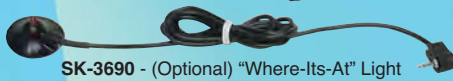

KLOTHING KONTROL ALARM

ADVANCED TECHNOLOGY FOR CLOTHING PROTECTION

SK-3600TK
3-1/8"W x 10-7/8"H
x 1-1/2"D

- Designed to Fit on Wall, T-Stands, Waterfalls & Rounder Displays
- Protects Up To 20 Garments
- Simple Changeable Keypad Codes
- Select From (5) Five Different Sensors
- Up To 16 Months Of Battery Life
- Uses (6) AA Batteries (Included)
- Low Battery Alert
- Automatically Re-Arms

5 Sensors to Choose From

	
SK-3617S - Clothing Kontrol Sensor	SK-3653S - Clothing Kontrol Sensor for Garment Sleeves
	
SK-3652S - Standard Clothing Kontrol Sensor w/Lasso	SK-3660S - Clothing Kontrol Sensor w/Lasso
	
	SK-3618S-W - Butterfly Clothing Kontrol Sensor

The Clothing Kontrol Alarm is a unique, tamper-resistant warning system. It offers the widest variety of sensors available to protect garments. It incorporates a "visual memory" that keeps the LED's flashing until the tampered sensor is identified and corrected. **It is the most powerful alarm on the market with up to 16 months battery life.** If the alarm is triggered, the battery power is capable of sustaining a continuous alarm for up to 6-1/2 days! It has the "Where-Its-At" option, that flashes a light at the top of the display to help locate the source of the alarm. Its compact size allows protection without being visually obtrusive.