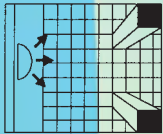

Omni-View Mirrored Domes are an excellent tool providing a full reflective hemisphere for use when large area surveillance is the problem. It gives a full 200° viewing area from any one location. Available as a dome only with hanging chains, or unitized with a 2' x 2' panel in select sizes. Office-Eye™ mounts with screws, double adhesive, or velcro.

OMNI-VIEW MIRRORED HALF & QUARTER DOMES

1/2 DOMES ARE USED FOR "T" INTERSECTIONS

1/4 DOMES ARE USED FOR CORNERS

Mirrored Half Domes and Mirrored Quarter Domes are made with the same attention to quality as our Mirrored Domes (shown above). Mounting hardware included for easy installation.