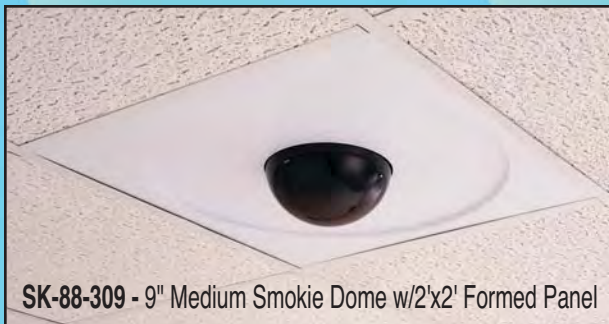

THE SMOKIE DOME™

WORKS WITH CCTV SURVEILLANCE CAMERAS FOR THE ULTIMATE IN SECURITY

SK-88-200 - 22" One-Piece Medium Smokie Dome

SK-88-324 - 12" Medium Smokie Dome w/2'x2' Formed Panel

SK-88-309 - 9" Medium Smokie Dome w/2'x2' Formed Panel

5.5" - 22" Dust Covers

Universal Camera Mounting Bracket

- Excellent for CCTV Surveillance
- Economical
- Lightweight
- Easy to Install
- Pressure-Formed Cell Cast Acrylic
- Less Than 1 f-stop Light Loss
- Panels Available Formed or Flat
- Dust Covers & Camera Brackets

Smokie Domes provide a smartly designed theft deterrent that can be positioned and mounted with a camera or left empty. Shoplifters will never know which domes are "live." Choose from a variety of sizes and configurations. Formed panels, flat panels, 2' x 2', 2' x 4', or no panels at all, these domes fit easily into all standard drop ceilings.

Dust Covers are made from black Polystyrene and designed to fit on top of the CCTV dome. The light-weight cover helps to prevent dust from getting on the camera lenses and background light from disclosing the location of cameras.