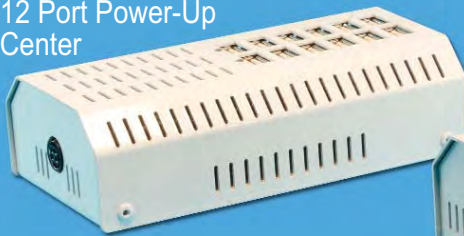

Pedestal Covers offer a cost effective means of adding a marketing tool at every entrance to your stores.

Made of durable vinyl, they are custom manufactured to fit any pedestal and can be printed to highlight specific brands or seasonal promotions. They do not interfere with the performance of your EAS systems and are easily cleaned or changed.

Ask Your Regional Sales Manager or Se-Kure Customer Service Representative for quantity pricing & additional information.

Custom Designed To Fit Any EAS Pedestal

Special bracket velcros onto curved top EAS Towers allowing covers to hang properly.

PROVIDE 5V & UP TO 3.0 AMPS OF POWER WITH OUR

Power UP Center

12 Port Power-Up Center

6 Port Power-Up Center

Power-Up Centers Are Available in 2.5 & 3.0 Amps (Ask Your Se-Kure Customer Service Representative for Details)

- All Ports Provide 5v & Up to 3.0 Amps of Power – All Ports – All the Time
- Conveniently Powers ANY 5v Device Including: Tablets, e-Readers & Smartphones

- Available in Black or White
- Requires Only 1 Electrical Outlet to Power Up to as Many as 12 Devices