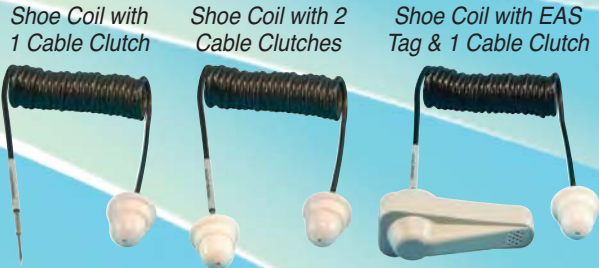

# SECURITY SHOE COILS *BY SE-KURE*

- Easy To Install
- Easy To Remove With The Special Removal Tool
- Customers Easily Try Shoes On
- Available With & Without EAS

– Available in 3 Styles –

The Se-Kure Security Shoe Coils are quick and easy to install. The wire simply slides through the lace eyelets and an EAS attachment or Cable Clutch slides onto each end. Removal of the Security Shoe Coil is also quick with a tap of each end onto the removal tool.

ITEM NO.	DESCRIPTION
SK-11-660	Shoe Coil with (1) Cable Clutch & (1) EAS Tag
SK-11-651	Shoe Coil with (1) Cable Clutch Only
SK-11-652	Shoe Coil with (2) Cable Clutches

Patent Pending