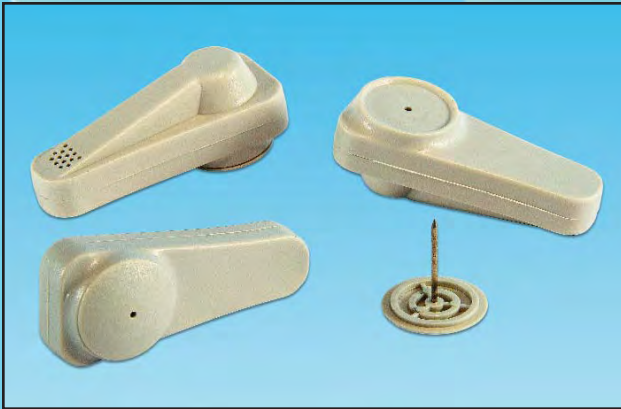

EAS SUPER TAGS FOR CLOTHING MERCHANDISE

ITEM NO.	DESCRIPTION
SK-11-650	EAS (AM) Hard Tags