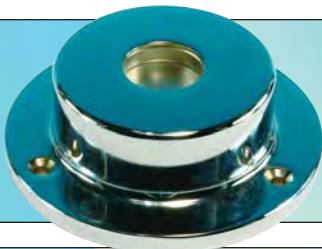

# SECURITY SHOE COILS *BY SE-KURE*

- Easy To Install
- Easy To Remove With The Special Removal Tool
- Customers Easily Try Shoes On
- Available With & Without EAS

– Available in 3 Styles –

The Se-Kure Security Shoe Coils are quick and easy to install. The wire simply slides through the lace eyelets and an EAS attachment or Cable Clutch slides onto each end. Removal of the Security Shoe Coil is also quick with a tap of each end onto the removal tool.

ITEM NO.	DESCRIPTION
SK-11-660	Shoe Coil with (1) Cable Clutch & (1) EAS Tag
SK-11-651	Shoe Coil with (1) Cable Clutch Only
SK-11-652	Shoe Coil with (2) Cable Clutches

Patent Pending

## EAS SUPER TAGS FOR CLOTHING MERCHANDISE

ITEM NO.	DESCRIPTION
SK-11-650	EAS (AM) Hard Tags

## EAS CLOTHING STRAP HARD TAGS

ITEM NO.	DESCRIPTION
SK-11-655	EAS (AM) Clothing Strap Hard Tags