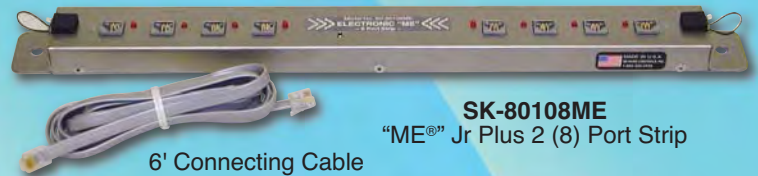

"ME" JUNIOR PLUS 2 ALARM SYSTEM

STATE-OF-THE-ART TECHNOLOGY – COST EFFECTIVE PROTECTION

Drills
Protected with the SKD-0453CLE 6' (Coiled) Dual Sensor (Collar Lasso & Rectangular)

Grinders - Protected with the SK-961CLE 6' (Coiled) Tie Sensor

Sanders - Protected with the SK-904CLE 6' (Coiled) Rect. Sensor

Saws
Protected with the SK-953CLE 6' (Coiled) Collar Lasso Sensor

SK-800KME
"ME" Jr Plus 2 Keypad Alarm Module

SK-3690 "Where-It's-At" Light

SK-807ME
"ME" Jr Plus 2 (8) Port Splitter Box

6' Connecting Cable

SK-80108ME
"ME" Jr Plus 2 (8) Port Strip

6' Connecting Cable

- Keypad/Key, Key Only & Infrared Models
- External Horn May Be Added In Field
- "Where-It's-At" Locator Light Option
- LED Displays Indicate Power Status
- Two Circuits Allow Bi-Directional Display Protection
- No Shunt Plugs
- Visual & Audio Low Battery Alert

The "ME" Junior Plus 2 Alarm System is Easy to Use, Easy to Install, and Easy to Maintain. It is cost effective and flexible. It has (2) two circuits allowing you to protect in two different directions. An optional external horn or "Where It's At Light" can be added. It requires (4) four "C" cell batteries (not provided) and can be used with any of Se-Kure's full line of sensors and electronic recoilers®.