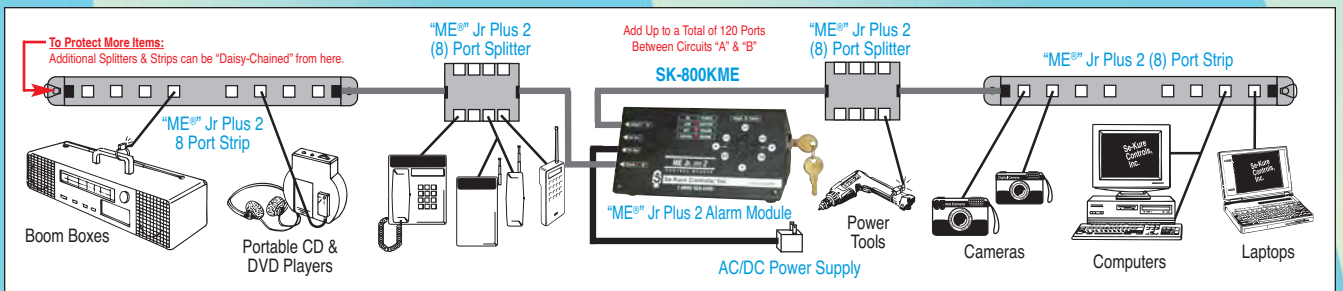

3714 Runge Street
Franklin Park, IL 60131
1-(800) 322-2435
(847) 288-1111
Fax: (847) 288-9999

On the Web:
www.se-kure.com
Email:
info@se-kure.com