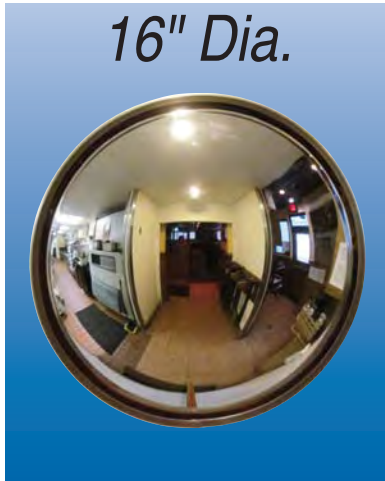

## Our Unique Deep Draw Design 180° Low Distortion Viewing

- Easy Installation
- Shatter Resistant Acrylic Mirror
- Hardware Included
- Excellent Visibility- Low Distortion
- Outdoor *DomeVex* Models Mount Like A Convex & Protect Like A Mirrored Dome

Improve vision into aisles and around corners. Our new DomeVex Deep Draw design opens up a whole different world of vision and provides a wider view in all directions. You will be amazed.

Item No.	Dia.	Discription	Brackets
SK-16P-DD	16"	Indoor DomeVex Wide View Mirror	1
SK-24P-DD	24"	Indoor DomeVex Wide View Mirror	1
SK-32P-DD	32"	Indoor DomeVex Wide View Mirror	1
SK-16P-DD-OD	16"	Outdoor DomeVex Wide View Mirror	2
SK-24P-DD-OD	24"	Outdoor DomeVex Wide View Mirror	3
SK-32P-DD-OD	32"	Outdoor DomeVex Wide View Mirror	3