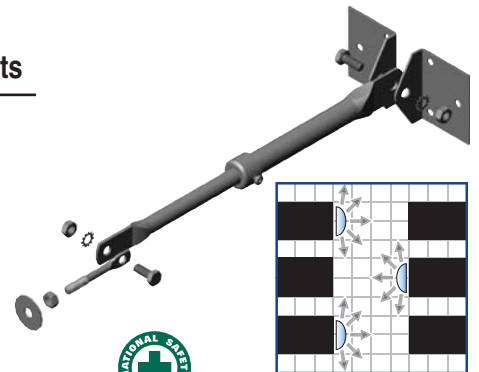

# NEW *DomeVex* Wide View Convex Mirrors

## Our Unique Deep Draw Design 180° Low Distortion Viewing

- Easy Installation
- Shatter Resistant Acrylic Mirror
- Hardware Included
- Excellent Visibility- Low Distortion
- Outdoor *DomeVex* Models Mount Like A Convex & Protect Like A Mirrored Dome

Improve vision into aisles and around corners. Our new DomeVex Deep Draw design opens up a whole different world of vision and provides a wider view in all directions. You will be amazed.

Item No.	Dia.	Discription	Brackets
SK-16P-DD	16"	Indoor DomeVex Wide View Mirror	1
SK-24P-DD	24"	Indoor DomeVex Wide View Mirror	1
SK-32P-DD	32"	Indoor DomeVex Wide View Mirror	1
SK-16P-DD-OD	16"	Outdoor DomeVex Wide View Mirror	2
SK-24P-DD-OD	24"	Outdoor DomeVex Wide View Mirror	3
SK-32P-DD-OD	32"	Outdoor DomeVex Wide View Mirror	3

1" of Diameter Equals 1 Foot of Viewing Distance

Proud Member

Se-Kure Controls

1-800-322-2435

www.se-kure.com